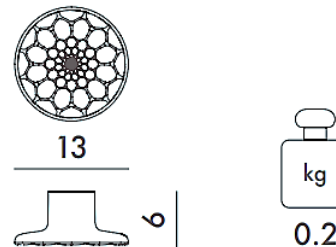

*Brand:* **KARTELL**  
*Item type:* Coat Hanger  
*Item code:* 4753/AZ  
*Designer:* Patricia Urquiola  
*Color:* Light Blue  
*Dimension:* Ø13 x 6 cm

*Please click the link for more option and finishes:*